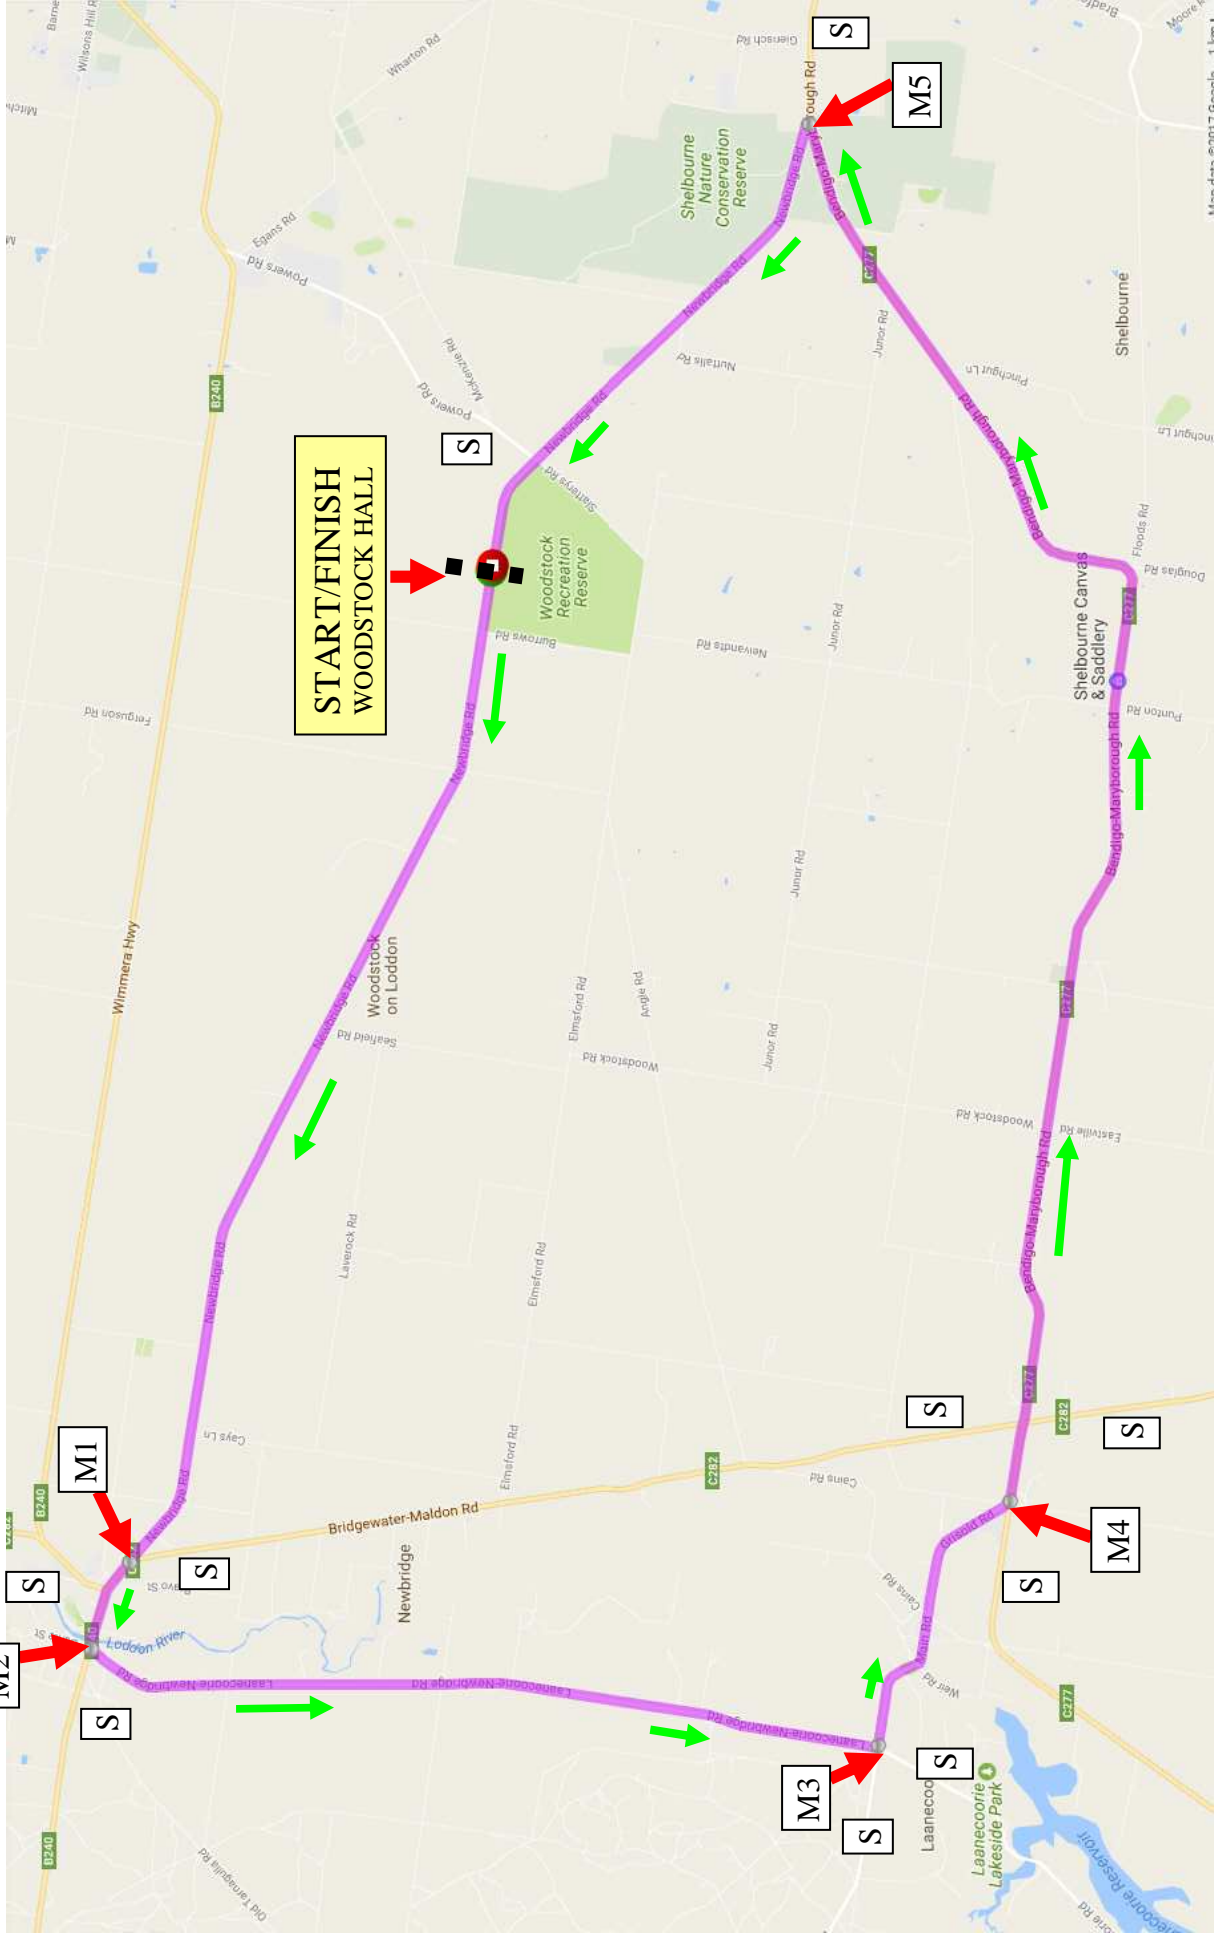

WOODSTOCK - MAP 25 COURSE 50 km

M - Marshall
S - Signage
 (Caution Cycle Race)

Start Vicroads 44 B6

Marshal I location M1 – Newbridge Road Intersection

Sign location – Wimmera Highway Intersection

Marshal 2 location M2 – Newbridge Intersection

Marshal 3 location M3 – Newbridge-Laaneccoorie Rd Intersection

North

Marshal 4 location M4 – Bendigo - Maryborough Rd Intersection

North

Marshal 5 location M5 – Newbridge Rd Intersection

Sign location – Powers Road Intersection