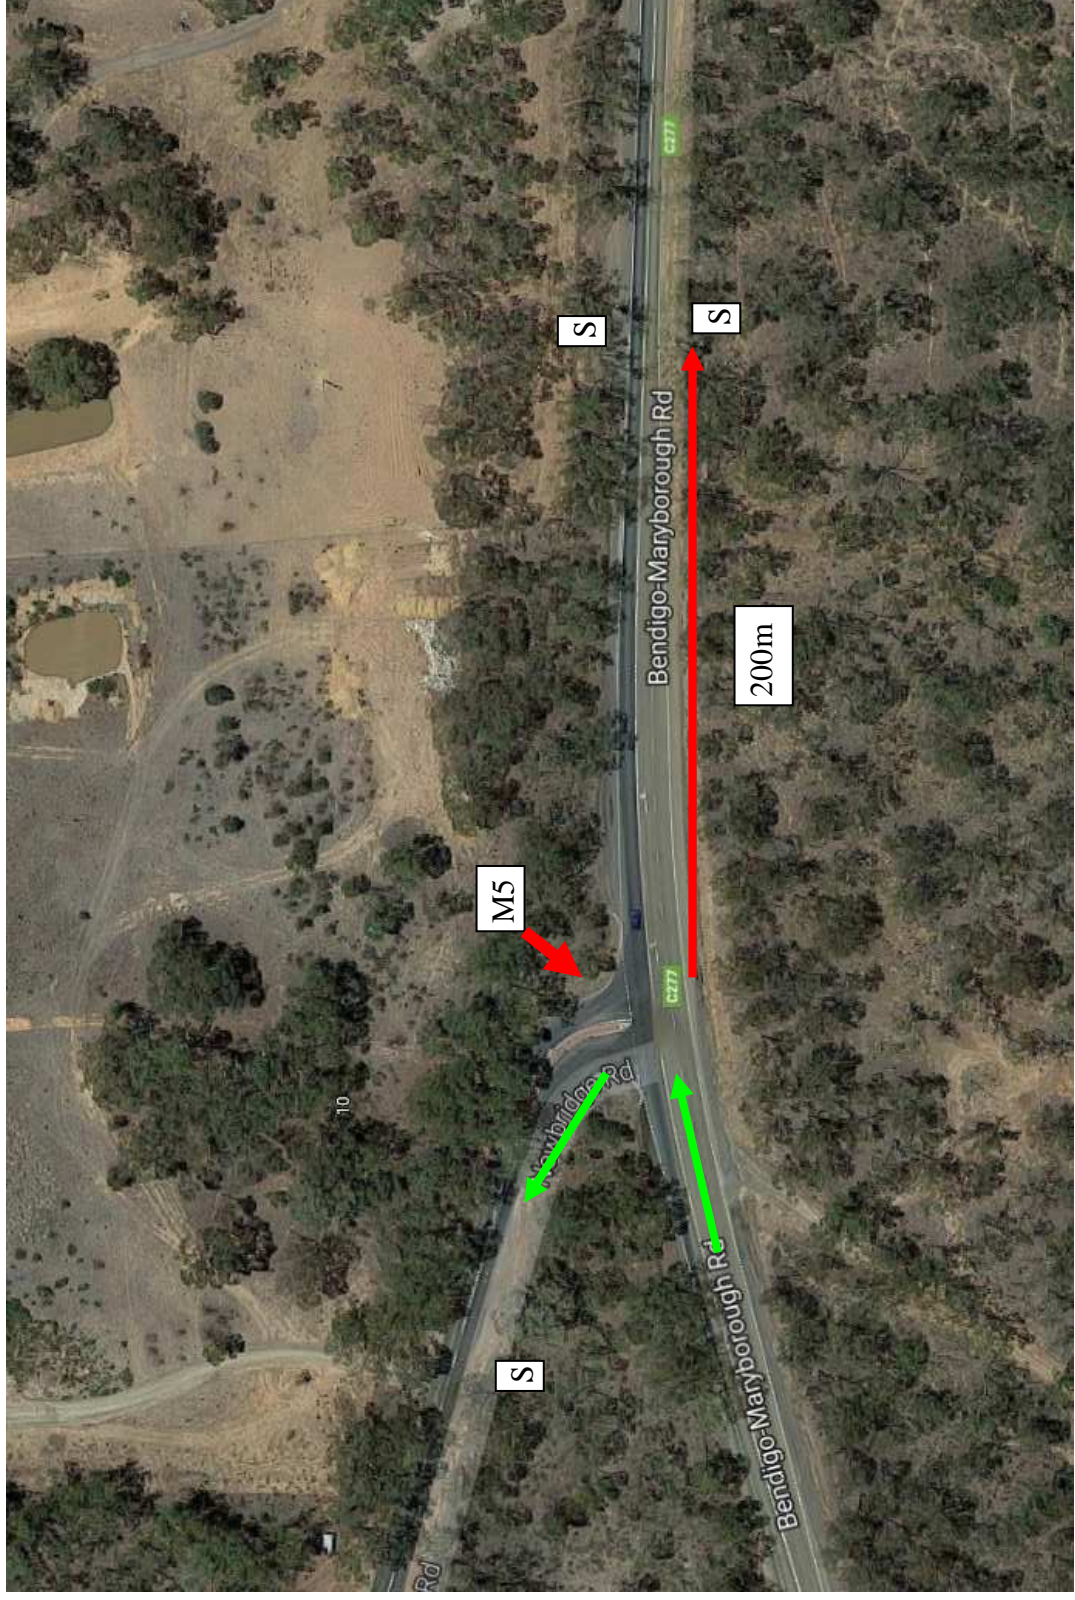

WOODSTOCK - MAP 25 COURSE 50 km

M - Marshall
S - Signage
 (Caution Cycle Race)

Start Vicroads 44 B6

Marshal I location M1 – Newbridge Road Intersection

Sign location – Wimmera Highway Intersection

Marshal 2 location M2 – Newbridge Intersection

Marshal 3 location M3 – Newbridge-Laaneccoorie Rd Intersection

North

Marshal 4 location M4 – Bendigo - Maryborough Rd Intersection

North

Marshal 5 location M5 – Newbridge Rd Intersection

Sign location – Powers Road Intersection