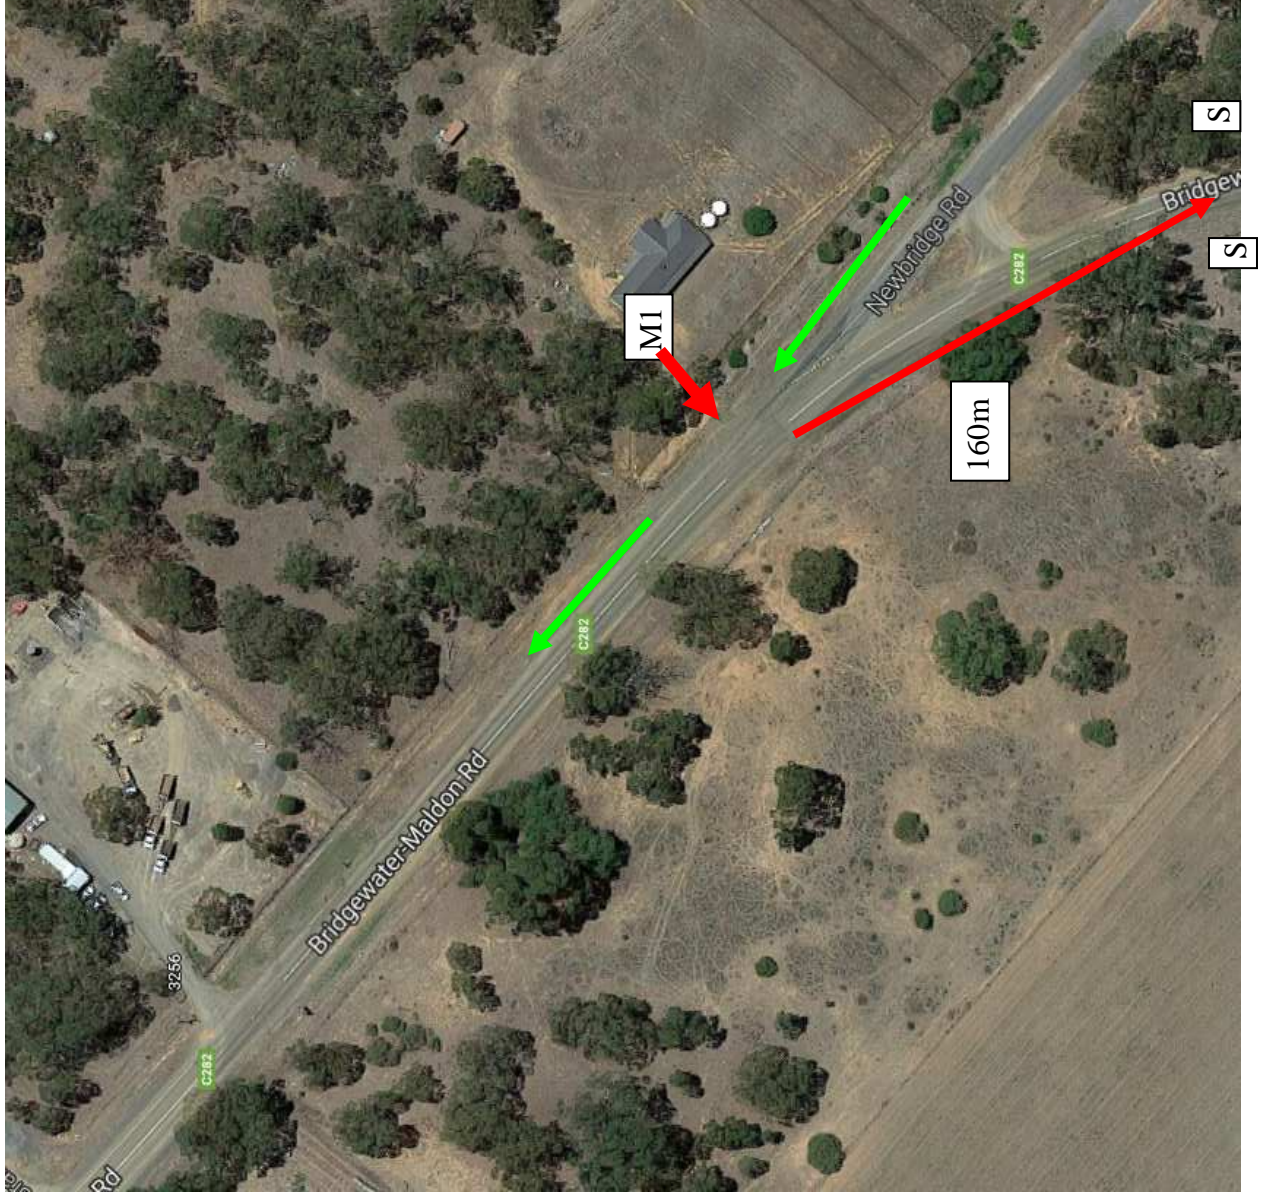

WOODSTOCK - MAP 25 COURSE 50 km

M - Marshall
S - Signage
 (Caution Cycle Race)

Start Vicroads 44 B6

Marshal I location M1 – Newbridge Road Intersection

Sign location – Wimmera Highway Intersection

Marshal 2 location M2 – Newbridge Intersection

Marshal 3 location M3 – Newbridge-Laaneccoorie Rd Intersection

North

Marshal 4 location M4 – Bendigo - Maryborough Rd Intersection

North

Marshal 5 location M5 – Newbridge Rd Intersection

Sign location – Powers Road Intersection