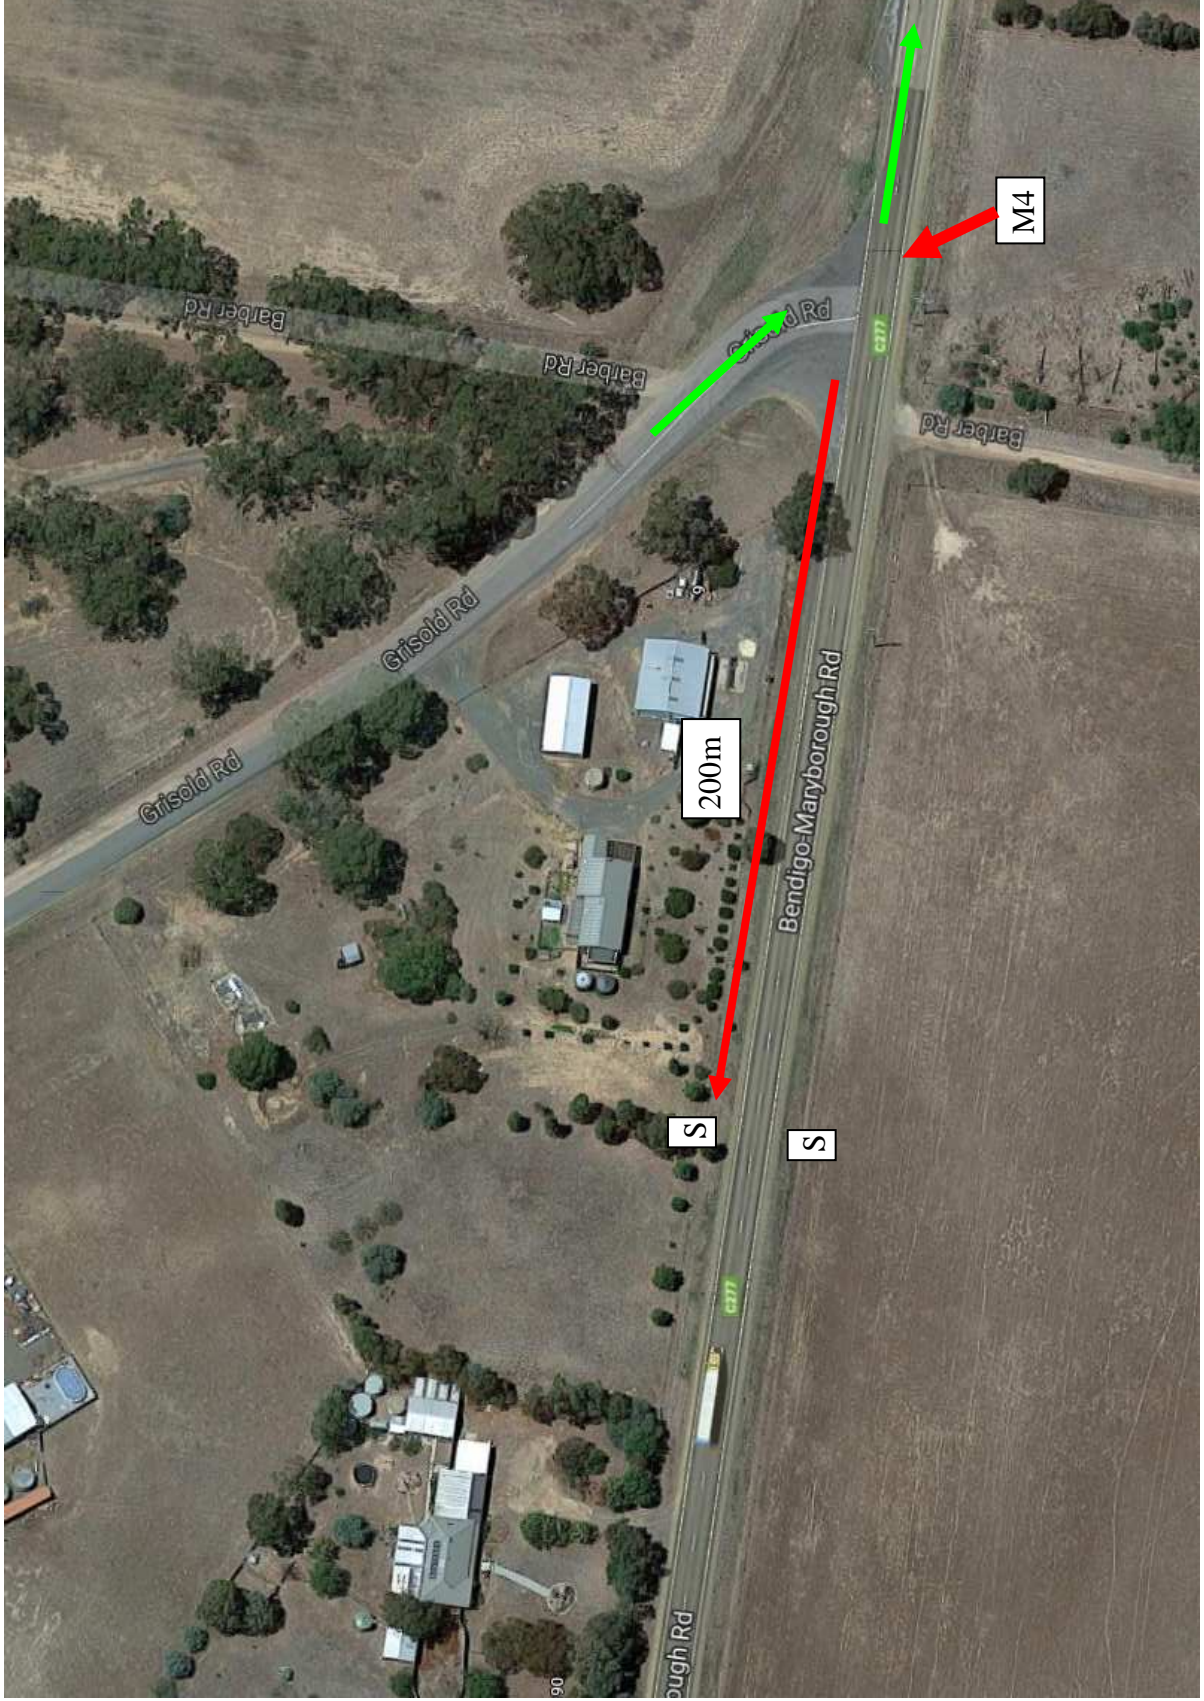

WOODSTOCK - MAP 25 COURSE 50 km

M - Marshall
S - Signage
 (Caution Cycle Race)

Start Vicroads 44 B6

Marshal I location M1 – Newbridge Road Intersection

Sign location – Wimmera Highway Intersection

Marshal 2 location M2 – Newbridge Intersection

Marshal 3 location M3 – Newbridge-Laaneccoorie Rd Intersection

North

Marshal 4 location M4 – Bendigo - Maryborough Rd Intersection

North

Marshal 5 location M5 – Newbridge Rd Intersection

Sign location – Powers Road Intersection