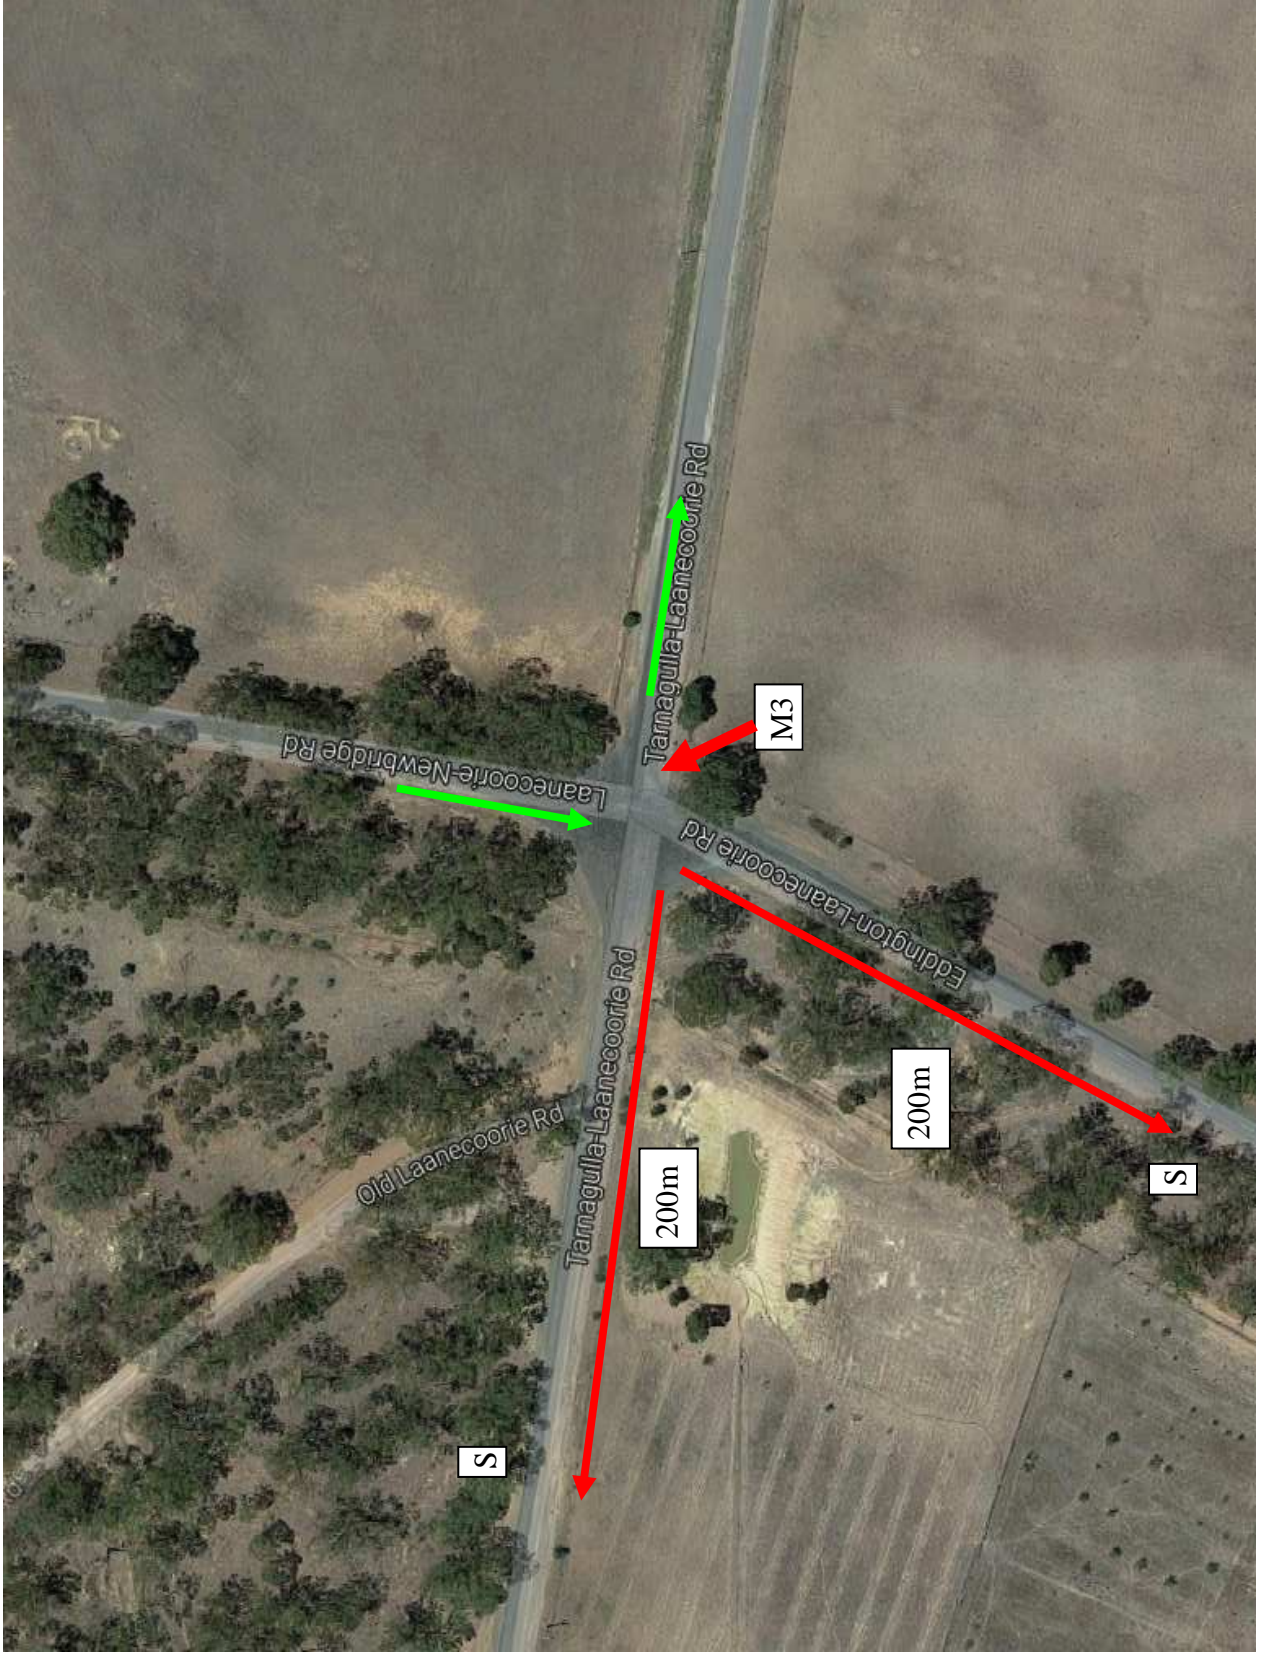

WOODSTOCK - MAP 25 COURSE 50 km

M - Marshall
S - Signage
 (Caution Cycle Race)

Start Vicroads 44 B6

Marshal I location M1 – Newbridge Road Intersection

Sign location – Wimmera Highway Intersection

Marshal 2 location M2 – Newbridge Intersection

Marshal 3 location M3 – Newbridge-Laaneccoorie Rd Intersection

North

Marshal 4 location M4 – Bendigo - Maryborough Rd Intersection

North

Marshal 5 location M5 – Newbridge Rd Intersection

Sign location – Powers Road Intersection