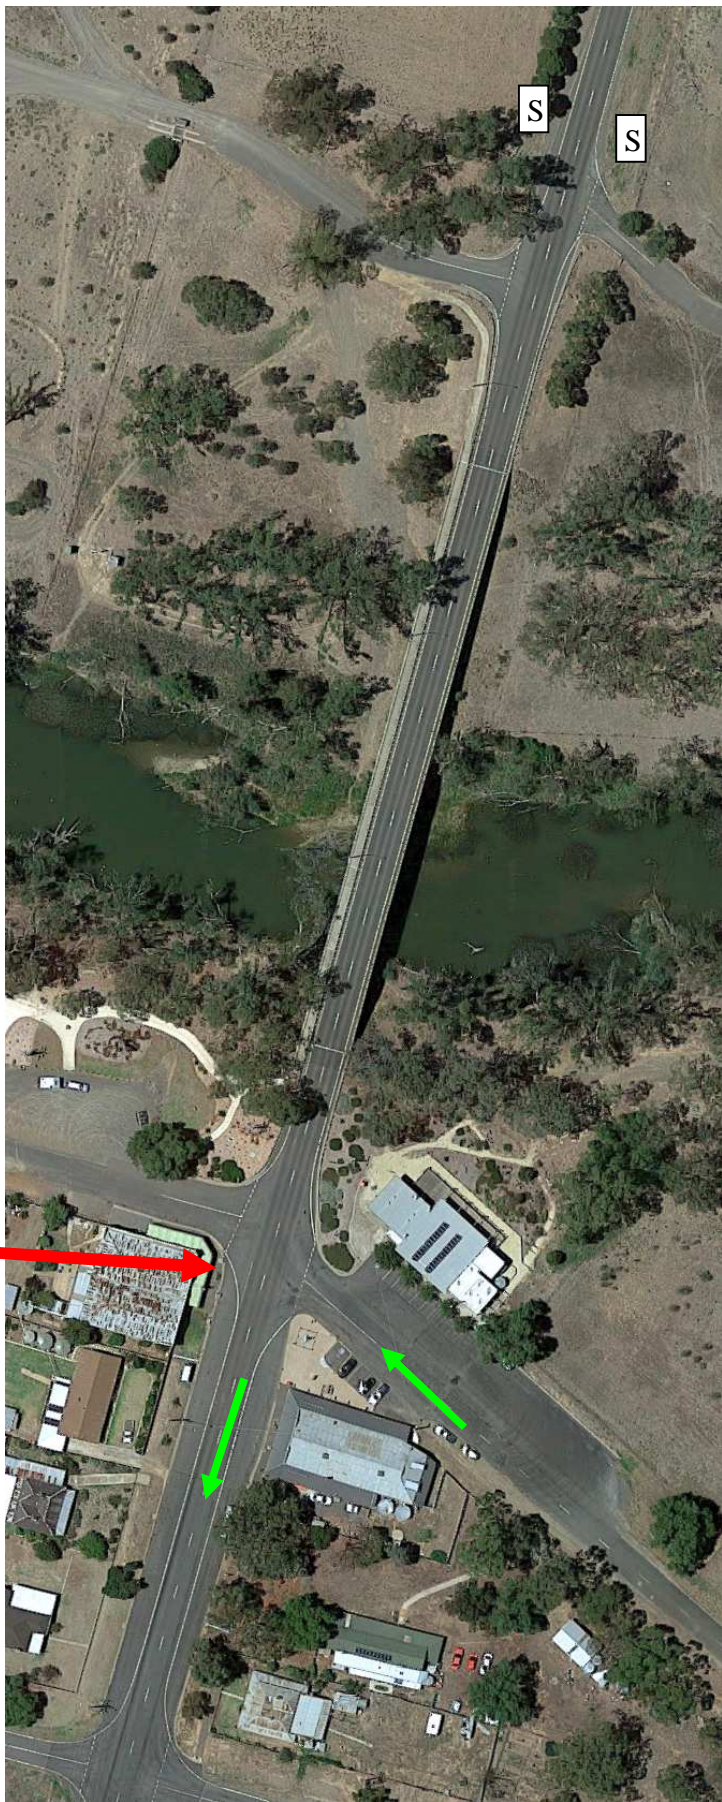

MAP 11 - NEWBRIDGE – 2 LAPS - 53km

→ Direction of race

M - Marshall
S – Signage
(Caution Cycle Race)

Marshal 1 location M1 & signage Wimmera

North
↑

Signage at Llanelly
200m along Bridgewater-Dunolly Road

Signage at Tarnagulla
120m along Wimmera Highway

North

Marshall 2 location & Signage at Tarnagulla – Laanecoorie Rd intersection
200m along roads each way

Marshall 3 location & Signage at Tarnagulla – Laanecoorie Rd
Newbridge – Laanecoorie crossroads
200m along roads each way