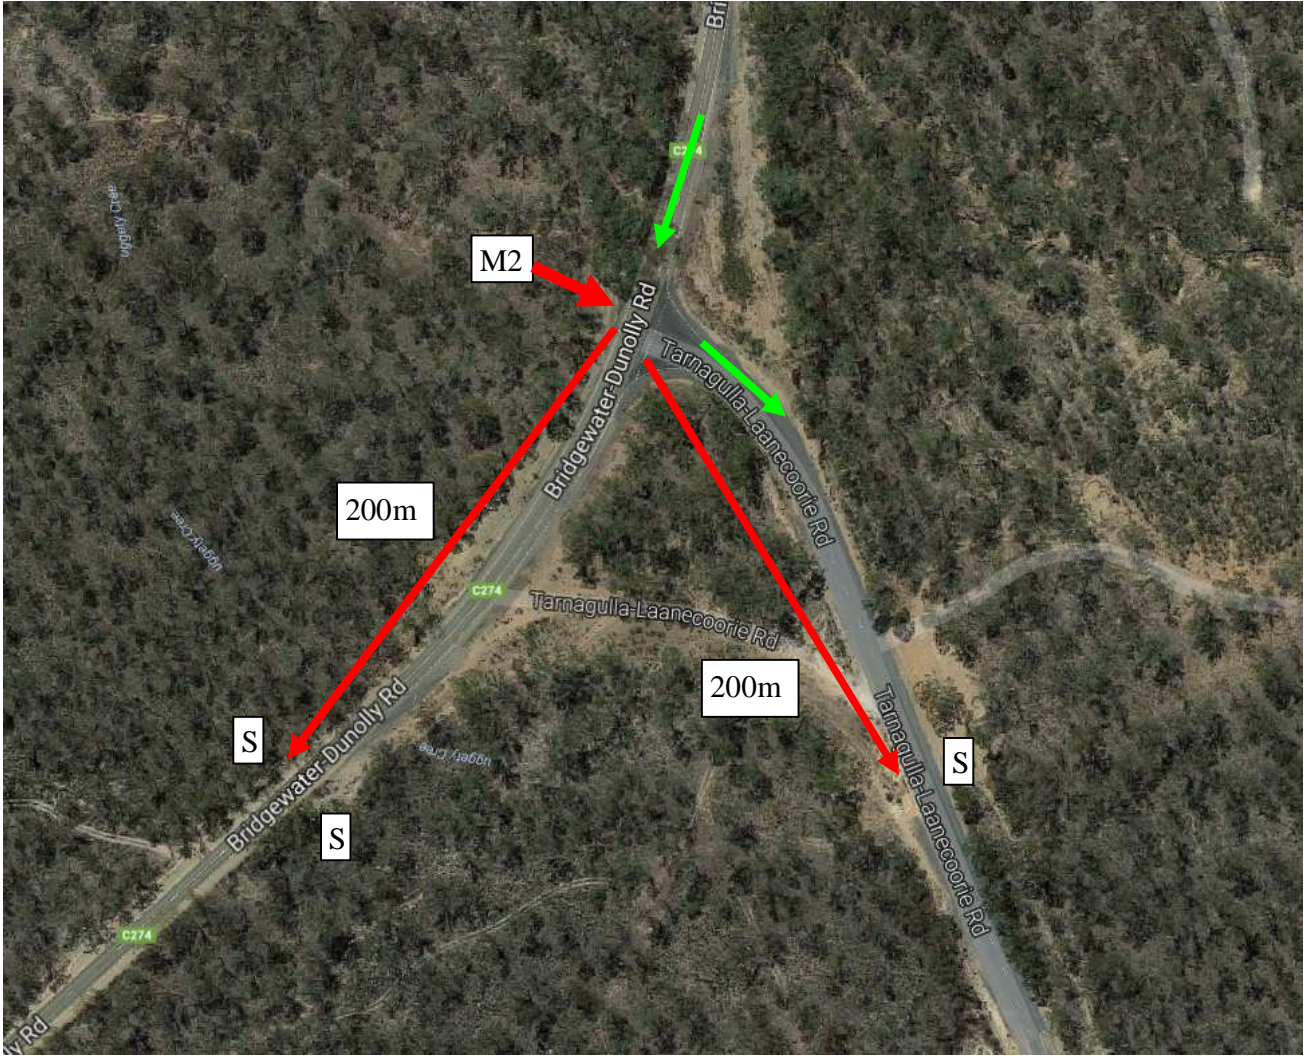

MAP 11 - NEWBRIDGE – 2 LAPS - 53km

→ Direction of race

M - Marshall
S – Signage
(Caution Cycle Race)

Marshal 1 location M1 & signage Wimmera

North
↑

Signage at Llanelly
200m along Bridgewater-Dunolly Road

Signage at Tarnagulla
120m along Wimmera Highway

North

Marshall 2 location & Signage at Tarnagulla – Laanecoorie Rd intersection
200m along roads each way

Marshall 3 location & Signage at Tarnagulla – Laanecoorie Rd
Newbridge – Laanecoorie crossroads
200m along roads each way