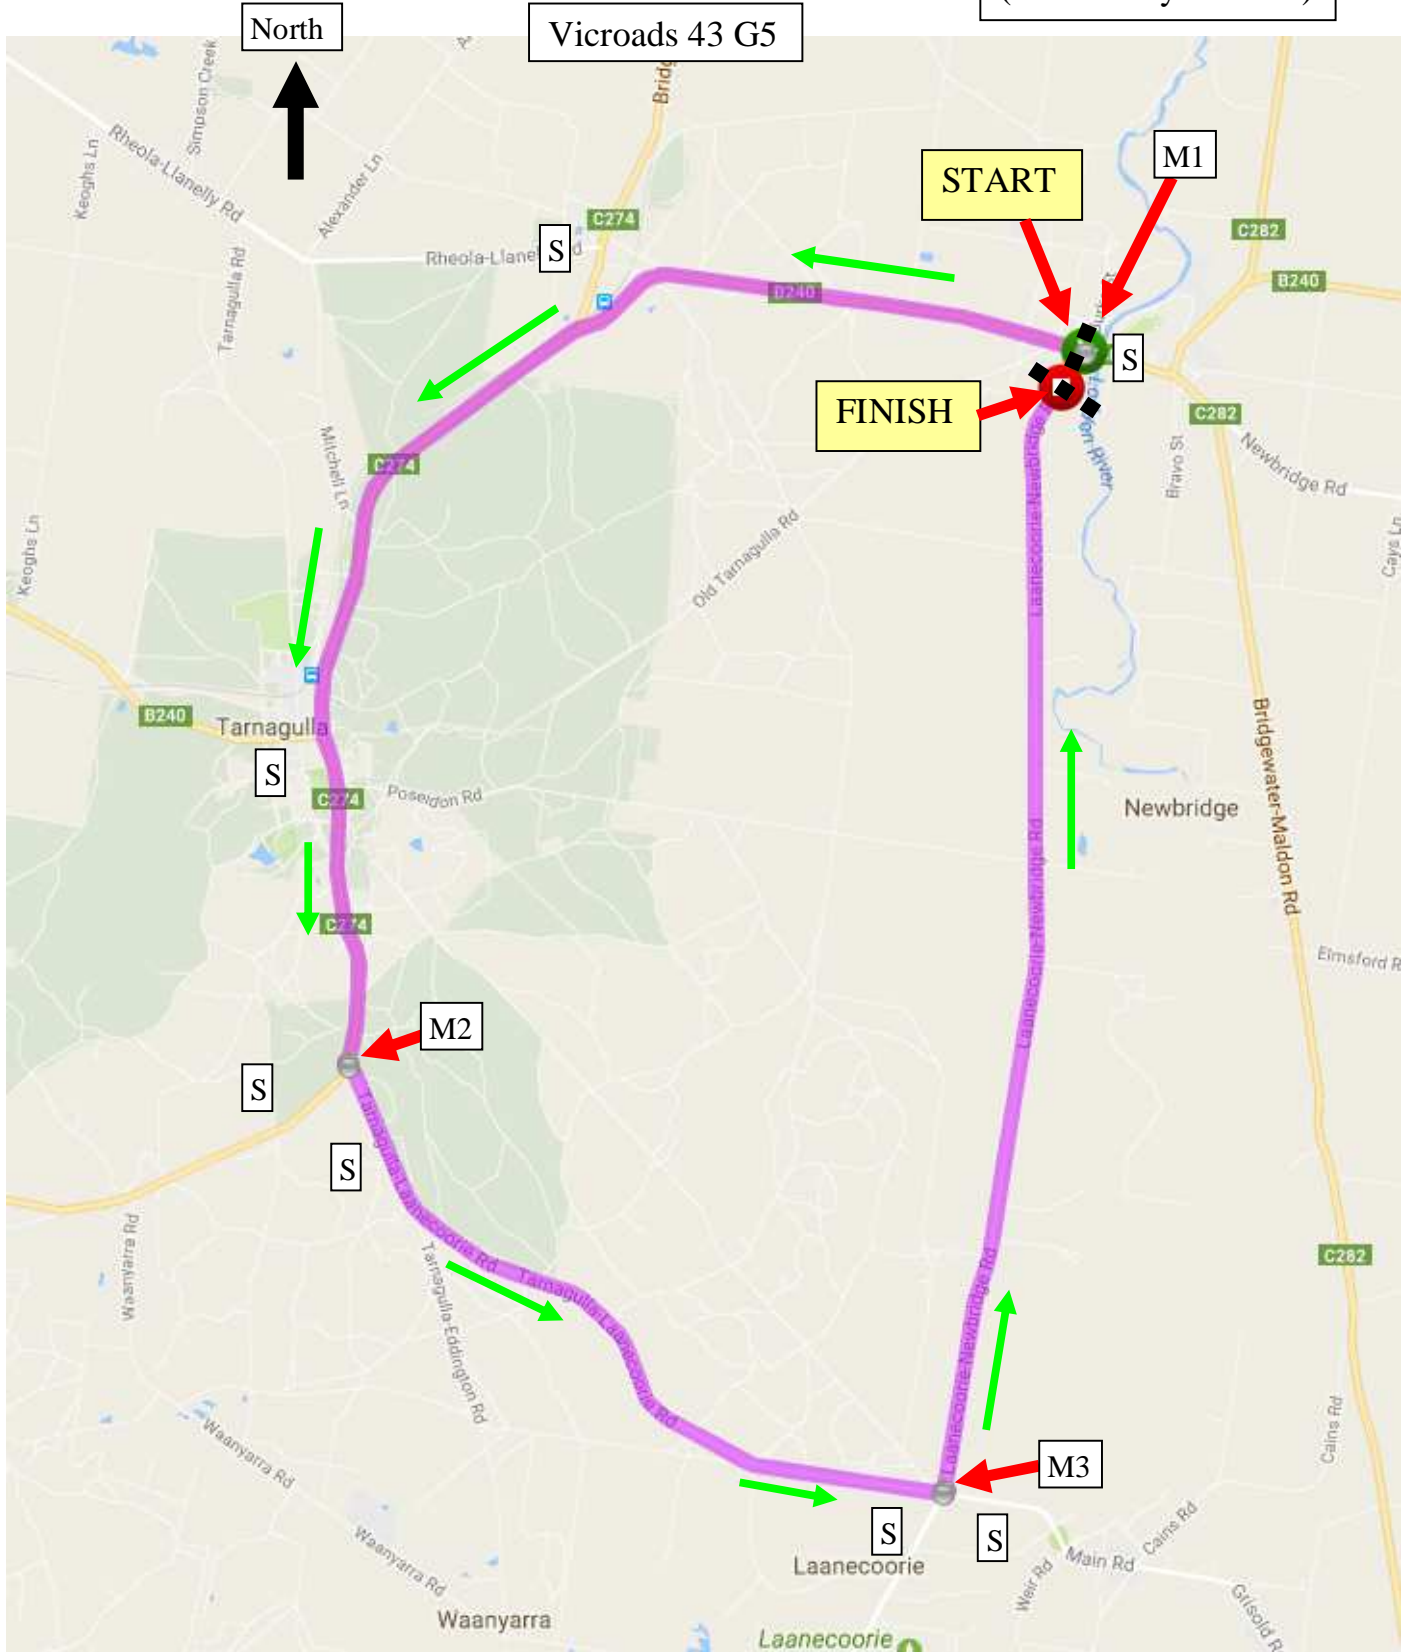

MAP 11 - NEWBRIDGE – 2 LAPS - 53km

→ Direction of race

M - Marshall
S – Signage
(Caution Cycle Race)

Marshal 1 location M1 & signage Wimmera

North
↑

Signage at Llanelly
200m along Bridgewater-Dunolly Road

Signage at Tarnagulla
120m along Wimmera Highway

North

Marshall 2 location & Signage at Tarnagulla – Laanecoorie Rd intersection
200m along roads each way

Marshall 3 location & Signage at Tarnagulla – Laanecoorie Rd
Newbridge – Laanecoorie crossroads
200m along roads each way