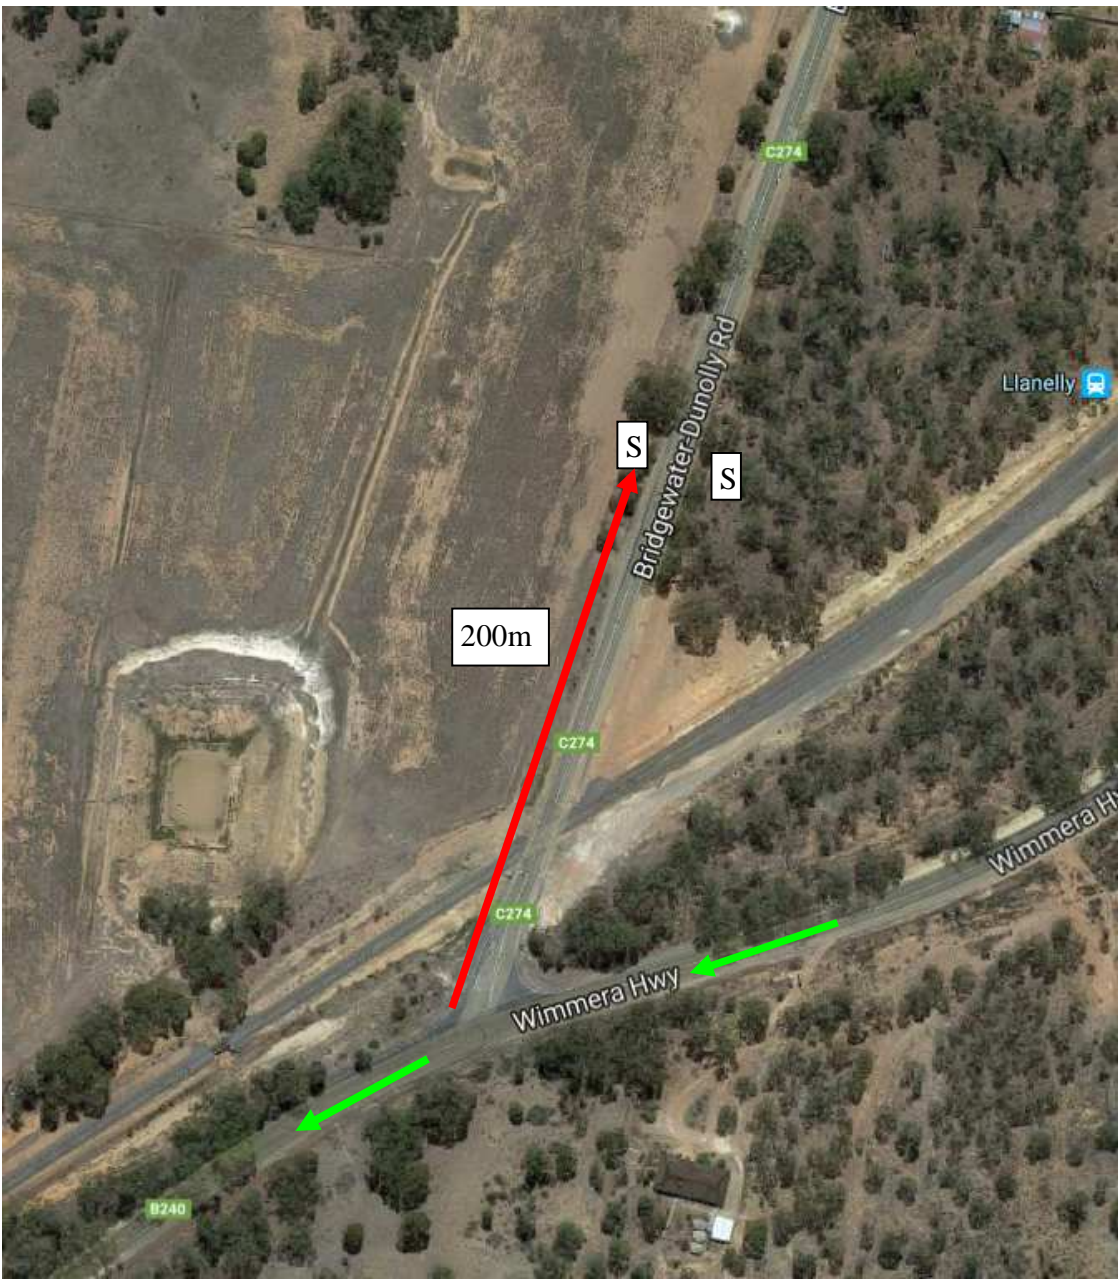

MAP 11 - NEWBRIDGE – 2 LAPS - 53km

→ Direction of race

M - Marshall
S – Signage
(Caution Cycle Race)

Marshal 1 location M1 & signage Wimmera

North
↑

Signage at Llanelly
200m along Bridgewater-Dunolly Road

Signage at Tarnagulla
120m along Wimmera Highway

North

Marshall 2 location & Signage at Tarnagulla – Laanecoorie Rd intersection
200m along roads each way

Marshall 3 location & Signage at Tarnagulla – Laanecoorie Rd
Newbridge – Laanecoorie crossroads
200m along roads each way