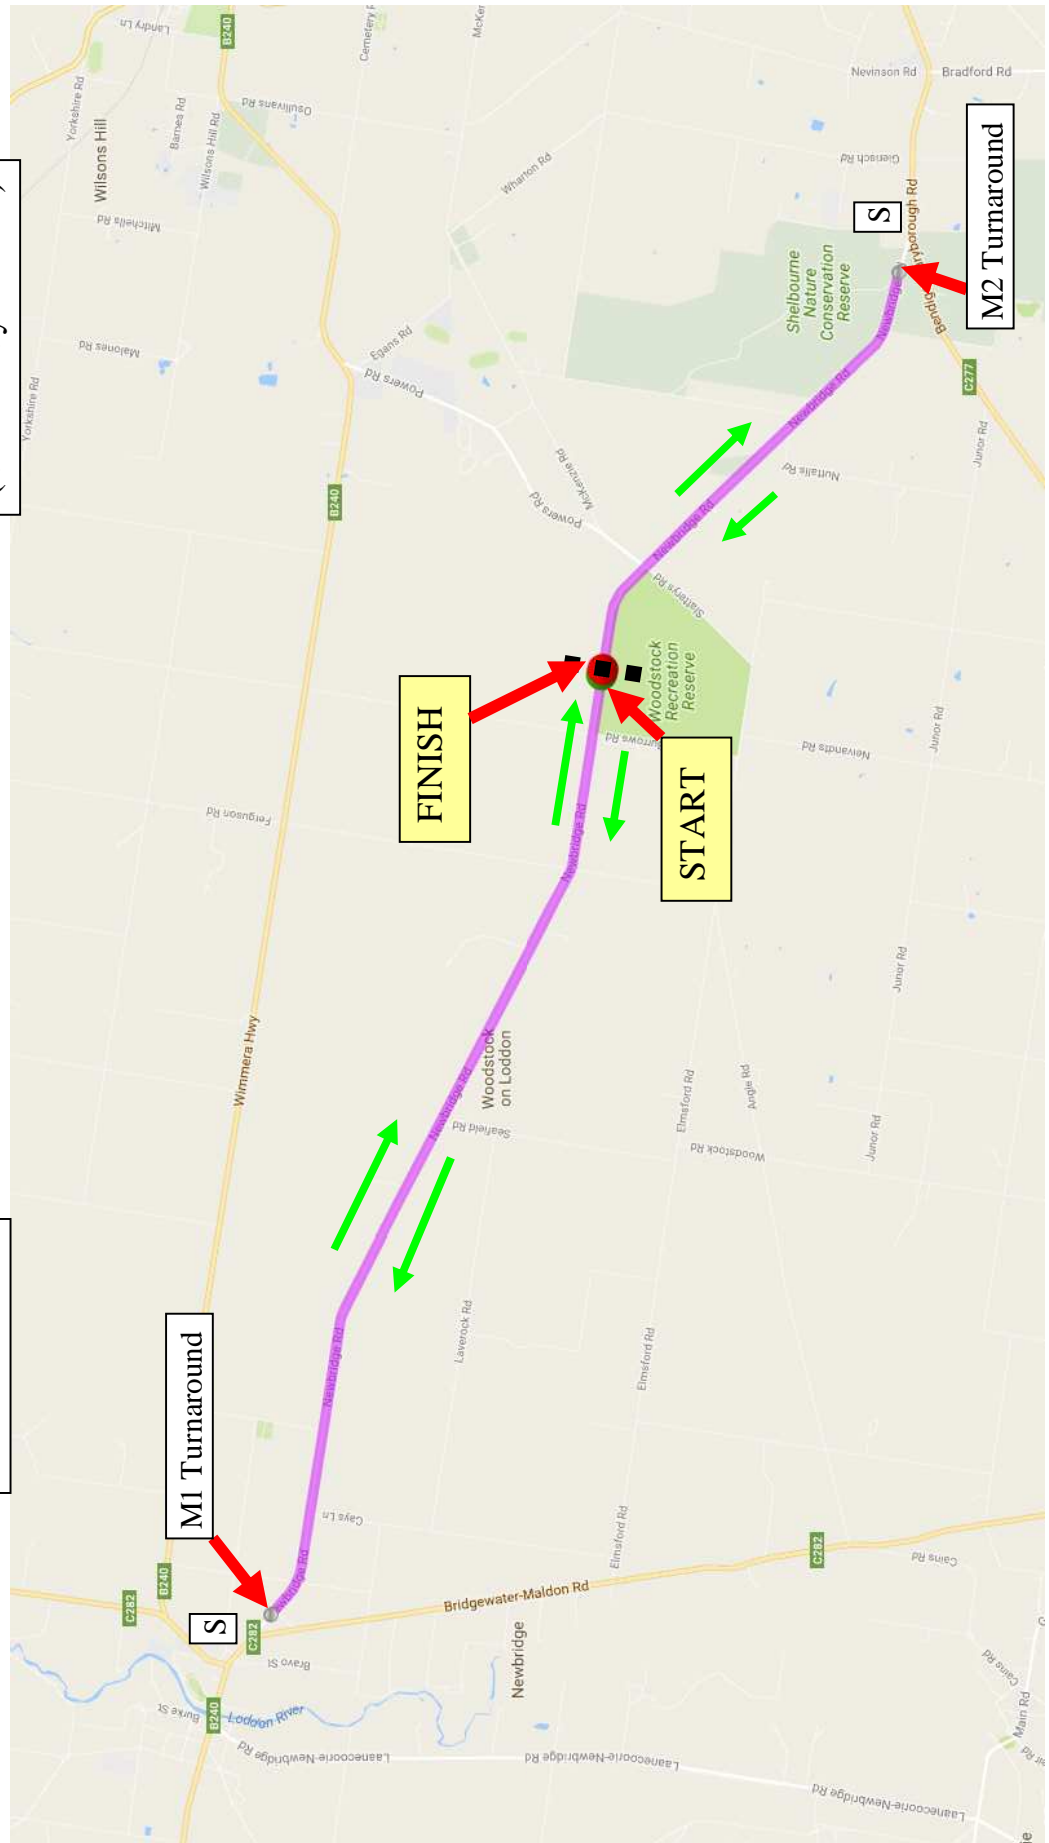

MAP 03 - WOODSTOCK HOTDOG - 36km

North ↑

M - Marshall
S - Signage
(Caution Cycle Race)

Direction of race

Victoroads 43 H6

Marshal 1 location M1 Turn Around